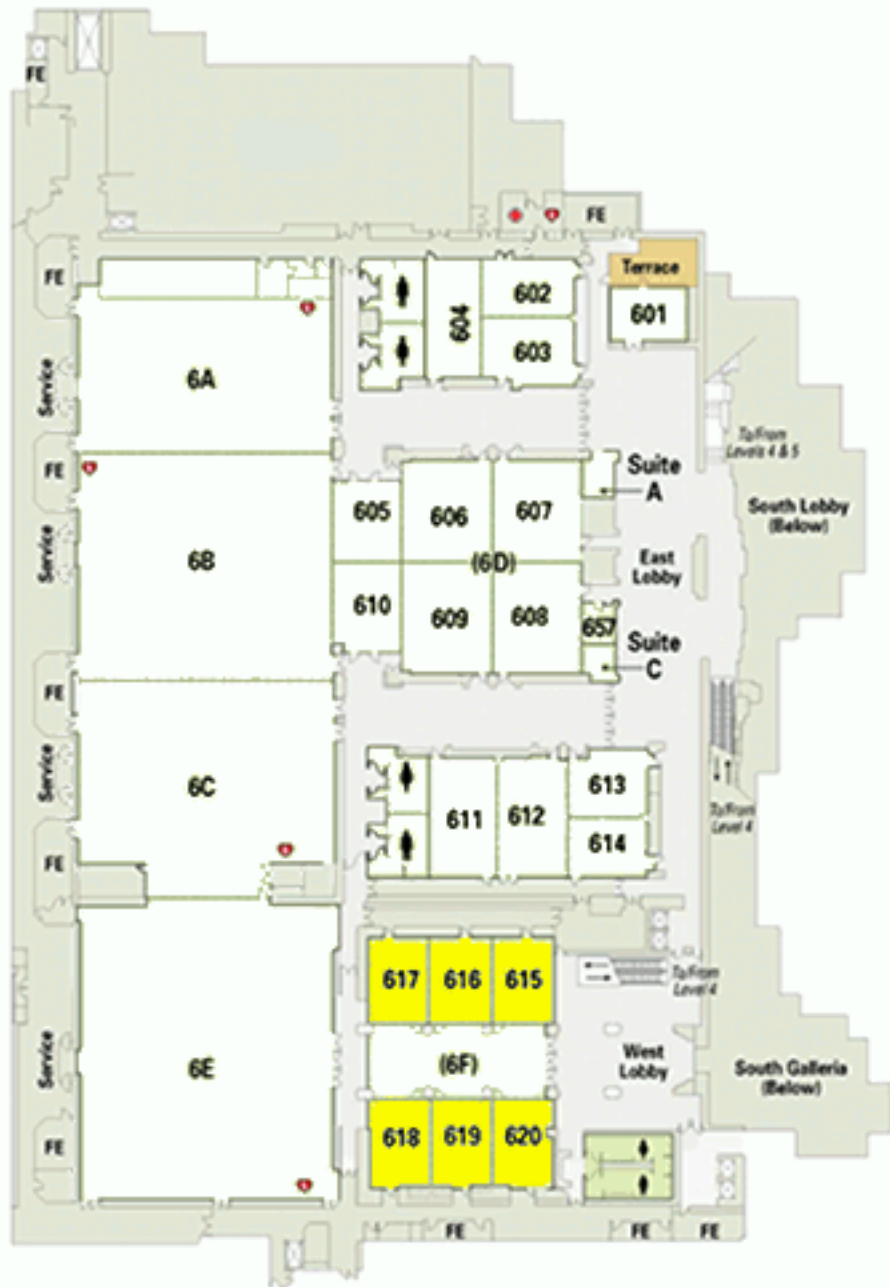

Sixth Floor, Washington State Convention Center

Peers

Pre-Conference

Diverse Contexts, Diverse Processes, Multiple Methodologies

April 17, 2013
Washington State Convention Center
Seattle, Washington

Peers Pre-Conference 2013 Co-Organizers